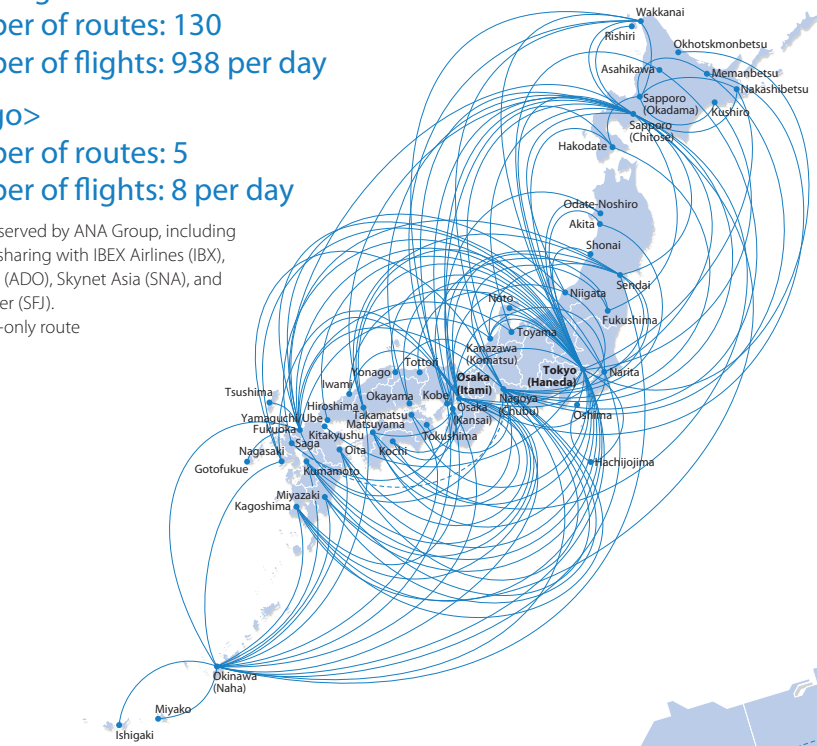

ANA Route System

(As of June 8, 2007)

Domestic Network

<Passengers>

Number of routes: 130

Number of flights: 938 per day

<Cargo>

Number of routes: 5

Number of flights: 8 per day

- Cities served by ANA Group, including code-sharing with IBEX Airlines (IBX), Air Do (ADO), Skynet Asia (SNA), and Starflyer (SFJ).

--- Cargo-only route

International Network

<Passengers>

Number of routes: 38

Number of flights: 596 per week

(ANA Group total, excluding code-share flights)

<Cargo>

Number of routes: 20

Number of flights: 108 per week

- Cities served by ANA Group

- Cities served by code-sharing

--- Cargo-only routes