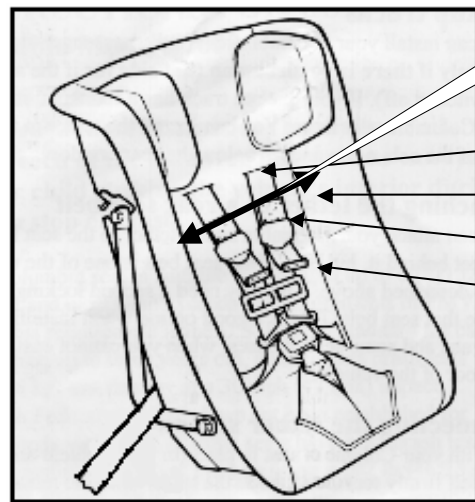

Assist Seat Guide

<Caution>

- Reservation should be made in advance if you wish to use assist seat.
 (48 hours before departure for domestic flights, 96 hours for international flights)
- Inform us of your weight, height and seated height (from butt to shoulder).
 Such information is necessary to decide the height of a belt.
- Assist seats are limited in supply, they may not always be available.
- ANA may specify the type of assist seat for you.

35 cm
 26 cm
 20 cm

Seat Width
 37cm

48 cm
 41 cm
 34 cm
 27 cm

1. Small Type

Applicable to customers who weigh 3.4 kg - 18 kg and are 50.4 - 100 cm tall.
 The seat is set to face backward for customers weighing no more than 9 kg, to face the front for customers weighing 9 - 18 kg.

2. Large Type

-Applicable to customers who weigh 9 - 29.5 kg and are under 150 cm tall.
 -A pad to hold the head securely is installed (height adjustable).