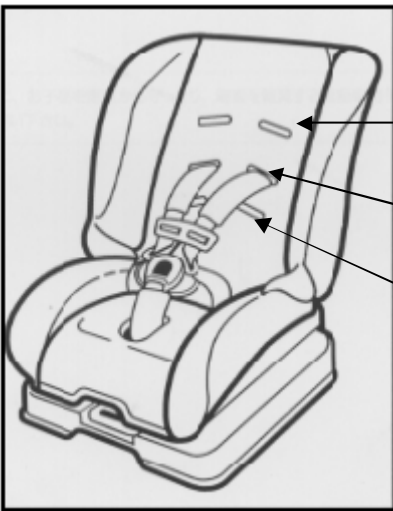

Assist Seat Guide

<Caution>

- Reservation should be made in advance if you wish to use assist seat.
 (48 hours before departure for domestic flights, 96 hours for international flights)
- Inform us of your weight, height and seated height (from butt to shoulder).
 Such information is necessary to decide the height of a belt.
- Assist seats are limited in supply, they may not always be available.
- ANA may specify the type of assist seat for you.

35 cm
 26 cm
 20 cm

Seat Width
 37cm

48 cm
 41 cm
 34 cm
 27 cm

1. Small Type

Applicable to customers who weigh 3.4 kg - 18 kg and are 50.4 - 100 cm tall.
 The seat is set to face backward for customers weighing no more than 9 kg, to face the front for customers weighing 9 - 18 kg.

2. Large Type

-Applicable to customers who weigh 9 - 29.5 kg and are under 150 cm tall.
 -A pad to hold the head securely is installed (height adjustable).