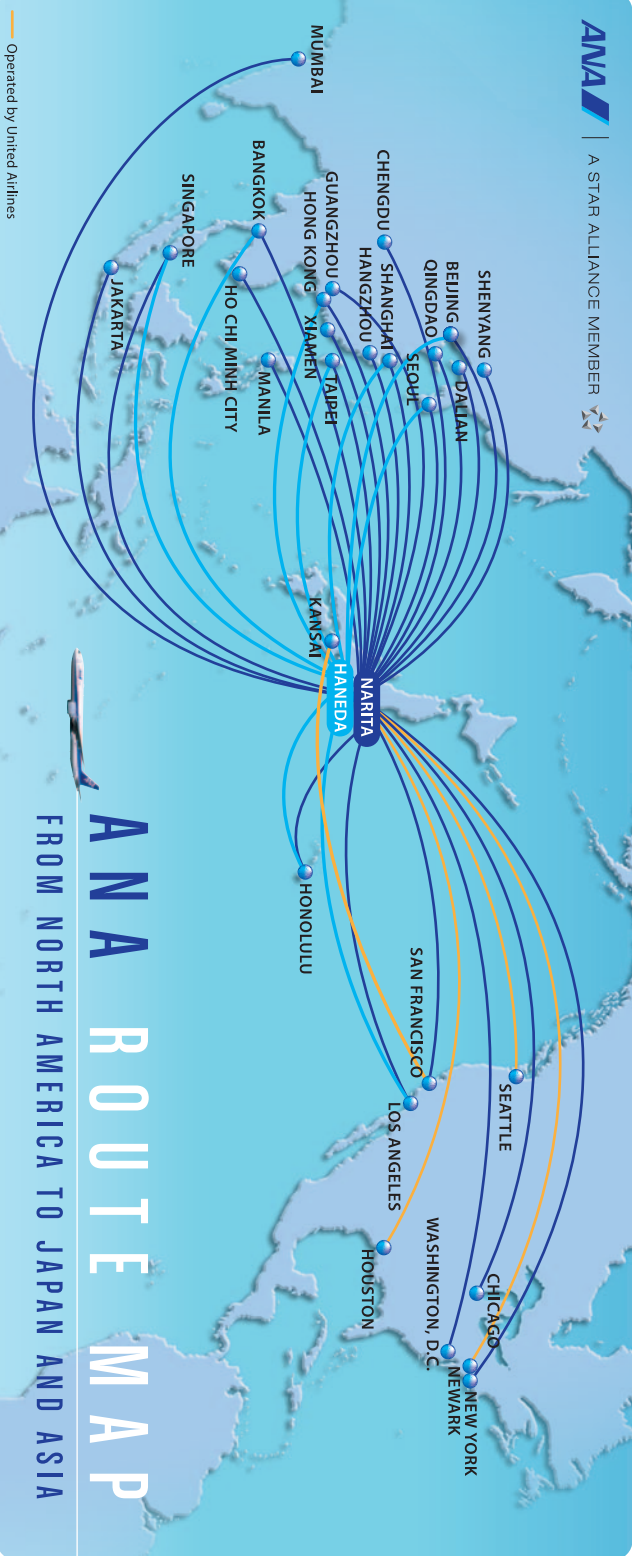

ANA TIMETABLE NORTH AMERICA

10.30.2011
▼
3.24.2012

787 We Fly 1st. 787

A STAR ALLIANCE MEMBER

A STAR ALLIANCE MEMBER

HANEDA ⇒ JAPAN DOMESTIC

JAPAN DOMESTIC ⇒ HANEDA

NH51	7:00 AM
NH53	8:00 AM
NH961	6:10 AM
NH13	7:00 AM
NH141	7:25 AM
NH411	6:40 AM
NH239	6:20 AM
NH241	7:20 AM
NH121	6:05 AM
NH123	6:10 AM
NH571	11:00 AM
NH837	12:05 PM
NH741	8:55 AM
NH853	10:30 AM
NH873	8:20 AM
NH787	8:50 AM
NH893	6:55 AM
NH1843	8:55 AM
NH1849	11:45 AM
NH821	7:35 AM
NH881	6:55 AM
NH751	7:50 AM
NH747	9:55 AM
NH651	7:30 AM
NH293	6:40 AM
NH811	6:50 AM
NH671	6:50 AM
NH691	6:40 AM
NH575	11:00 AM
NH281	8:55 AM
NH531	7:25 AM
NH561	8:05 AM
NH583	7:25 AM
NH191	7:55 A
NH641	
NH451	
NH661	
NH601	
NH619	

HANEDA ⇒ ASIA

ASIA ⇒ HANEDA

HANEDA (HND)	NH1161	8:55 AM	11:25 AM	Daily	SEOUL (GIMPO)
	NH1171	8:55 AM	12:55 PM	Daily	HONG KONG
	NH1255	9:25 AM	12:35 PM	Daily	BEIJING
	NH1259	10:20 AM	12:45 PM	Daily	SHANGHAI (HONGQIAO)
	NH1185	9:40 AM	12:45 PM	Daily	TAIPEI (SONGSHAN)
	NH151	11:30 PM	6:20 AM (+1)	Daily	SINGAPORE
	NH173	12:30 AM	6:00 AM	Daily	BANGKOK

SEOUL (GIMPO)	NH1166	8:15 PM	10:15 PM	Daily	HANEDA (HND)
HONG KONG	NH1172	2:25 PM	7:15 PM	Daily	
BEIJING	NH1256	3:55 PM	8:15 PM	Daily	
SHANGHAI (HONGQIAO)	NH1260	1:55 PM	5:40 PM	Daily	
TAIPEI (SONGSHAN)	NH1188	4:30 PM	8:25 PM	Daily	
SINGAPORE	NH152	10:00 PM	6:00 AM (+1)	Daily	
BANGKOK	NH174	10:40 PM	6:30 AM (+1)	Daily	