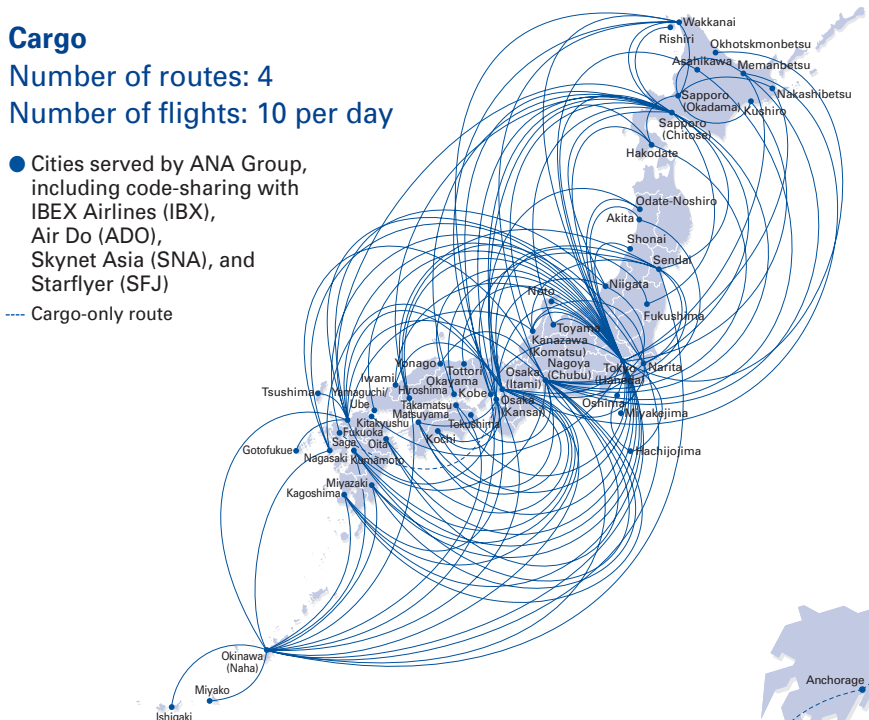

ANA Route System

(As of June 6, 2008)

Domestic Network

Passengers

Number of routes: 124

Number of flights: 910 per day

Cargo

Number of routes: 4

Number of flights: 10 per day

- Cities served by ANA Group, including code-sharing with IBEX Airlines (IBX), Air Do (ADO), Skynet Asia (SNA), and Starflyer (SFJ)

---- Cargo-only route

International Network

Passengers

Number of routes: 39

Number of flights: 626 per week
(ANA Group flights only, excluding charter flights to / from Haneda)

Cargo

Number of routes: 18

Number of flights: 104 per week

- Cities served by ANA Group

- Cities served by code-sharing

---- Cargo-only routes