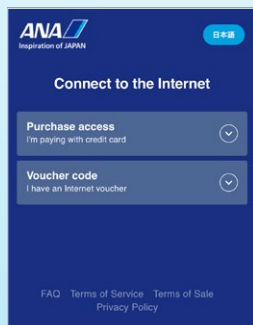

How to Use the Internet

02 Launch Internet Browser

- ① If you scan the QR code below, the ANA Wi-Fi Service portal site will be displayed automatically.
- ② Click **GET ACCESS** and follow the instructions.

※If the page is not displayed, use one of the following URLs.

<http://portal.inflight.onair.aero>

03 Select Plan

Select a preferred plan.

04 Input Credit Card Information

- ① Credit card only. The following cards are accepted.

Mastercard, VISA, American Express, Discover Card, Diners, JCB

- ② Fill in all the fields and click

PURCHASE ACCESS