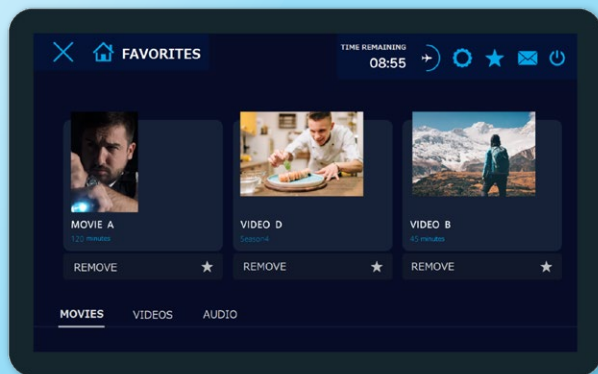

MY SKY CHANNEL

ANA App's functions to make your inflight entertainment experience even better

Available on B787-10 & designated B777-300ER.

The MY SKY CHANNEL entertainment feature on the ANA App enables you to check the inflight program lineup and make your own favorites list before your flight. After boarding, connect your smartphone to the personal monitor to synch the programs on your favorites list.

Make your favorites list before boarding

Synchronize your favorites list on board

The ANA App must be installed before boarding your flight. "MY SKY CHANNEL" is not available on tablet device.

How to Use the Internet