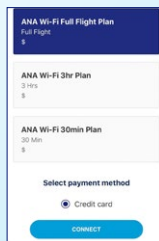

03 Select Plan

Select a preferred plan.

04 Input Credit Card Information

- ① Credit card only. The following cards are accepted.

Mastercard, VISA, American Express, Discover Card, Diners, JCB

- ② Fill in all the fields and click

PURCHASE ACCESS