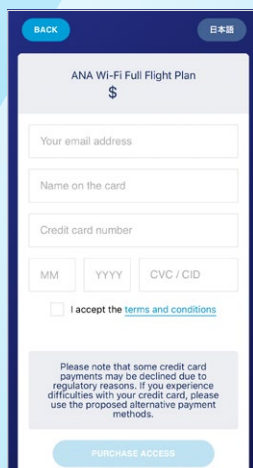

How to Use the Internet

02 Launch Internet Browser

- ① If you scan the QR code below, the ANA Wi-Fi Service portal site will be displayed automatically.
- ② Click **GET ACCESS** and follow the instructions.

※If the page is not displayed, use one of the following URLs.

<http://portal.inflight.onair.aero>

03 Select Plan

Select a preferred plan.

04 Input Credit Card Information

- ① Credit card only. The following cards are accepted.

Mastercard, VISA, American Express, Discover Card, Diners, JCB

- ② Fill in all the fields and click

PURCHASE ACCESS