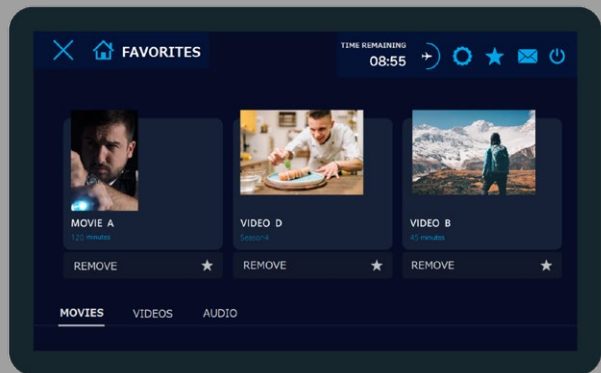

Synchronize your favorites list on board

The ANA App must be installed before boarding your flight. "MY SKY CHANNEL" is not available on tablet device.