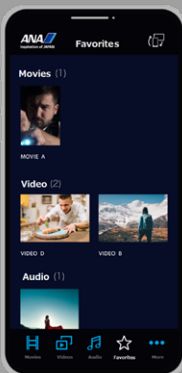

MY SKY CHANNEL

ANA App's functions to make your inflight entertainment experience even better

Available on B787-10 & designated B777-300ER.

The MY SKY CHANNEL entertainment feature on the ANA App enables you to check the inflight program lineup and make your own favorites list before your flight. After boarding, connect your smartphone to the seatback monitor to synch the programs on your favorites list.