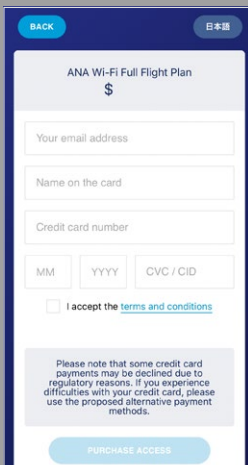

Information

How to Use the Internet

02 Launch Internet Browser

- ① If you scan the QR code below, the ANA Wi-Fi Service portal site will be displayed automatically.
- ② Click **GET ACCESS** and follow the instructions.

※If the page is not displayed, use one of the following URLs.

<http://portal.inflight.ana-panasonic.aero>

<http://portal.inflight.onair.aero>

03 Select Plan

Select a preferred plan.

04 Input Credit Card Information

- ① Credit card only. The following cards are accepted.

Mastercard, VISA, American Express, Discover Card, Diners, JCB

- ② Fill in all the fields and click **PURCHASE ACCESS**.