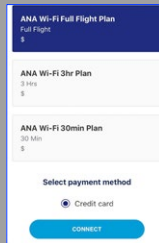

03 Select Plan

Select a preferred plan.

04 Input Credit Card Information

- ① Credit card only. The following cards are accepted.

Mastercard, VISA, American Express, Discover Card, Diners, JCB

- ② Fill in all the fields and click **PURCHASE ACCESS**.