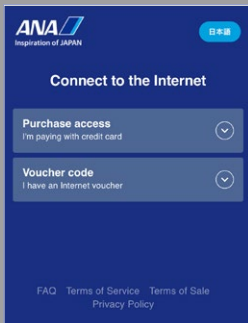

Information

How to Use the Internet

02 Launch Internet Browser

- ① If you scan the QR code below, the ANA Wi-Fi Service portal site will be displayed automatically.
- ② Click **GET ACCESS** and follow the instructions.

※If the page is not displayed, use one of the following URLs.

<http://portal.inflight.ana-panasonic.aero>

<http://portal.inflight.onair.aero>

03 Select Plan

Select a preferred plan.

04 Input Credit Card Information

- ① Credit card only. The following cards are accepted.

Mastercard, VISA, American Express, Discover Card, Diners, JCB

- ② Fill in all the fields and click **PURCHASE ACCESS**.